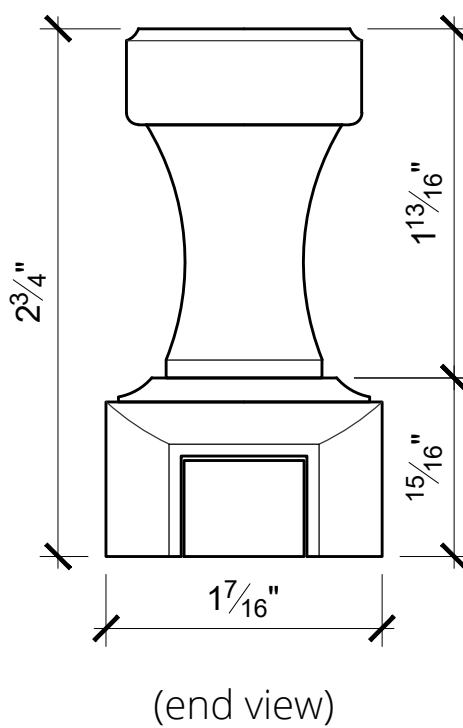

MENTON CREMONE W/ OVAL MOD KNOB

(cremone body)

5/8" x 1/2" rectangular rod