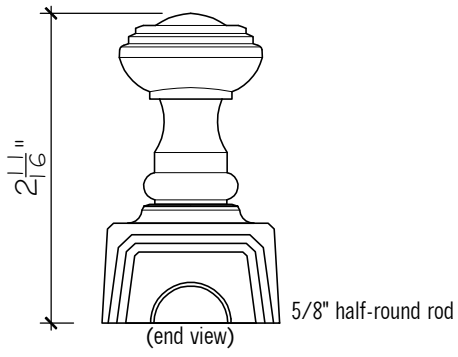

Adler Cremone Bolt  
w/ Rue Knob

see 'cremone strikes' drawing for strike plate options