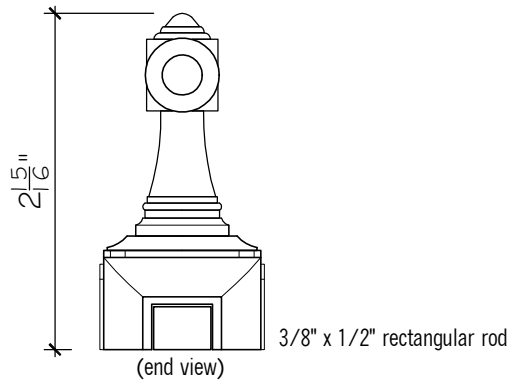

Ladrones Cremone Bolt
w/ Shearron T-lever

see 'cremone strikes' drawing for strike plate options