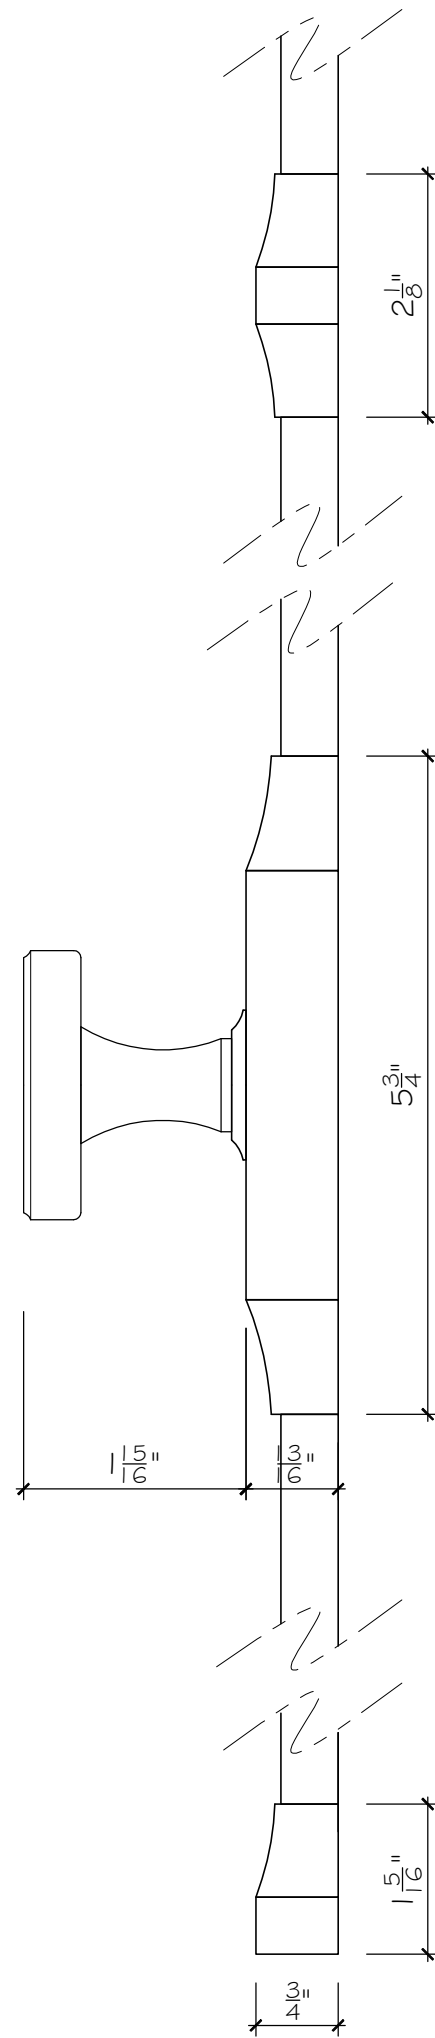

Menton Cremone Bolt
w/ Oval Mod Knob

see 'cremone strikes' drawing for strike plate options