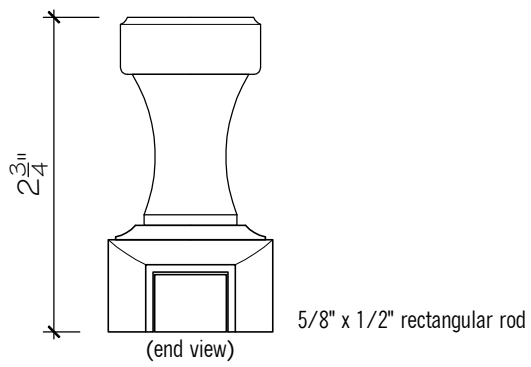

Menton Cremone Bolt
w/ Oval Mod Knob

see 'cremone strikes' drawing for strike plate options