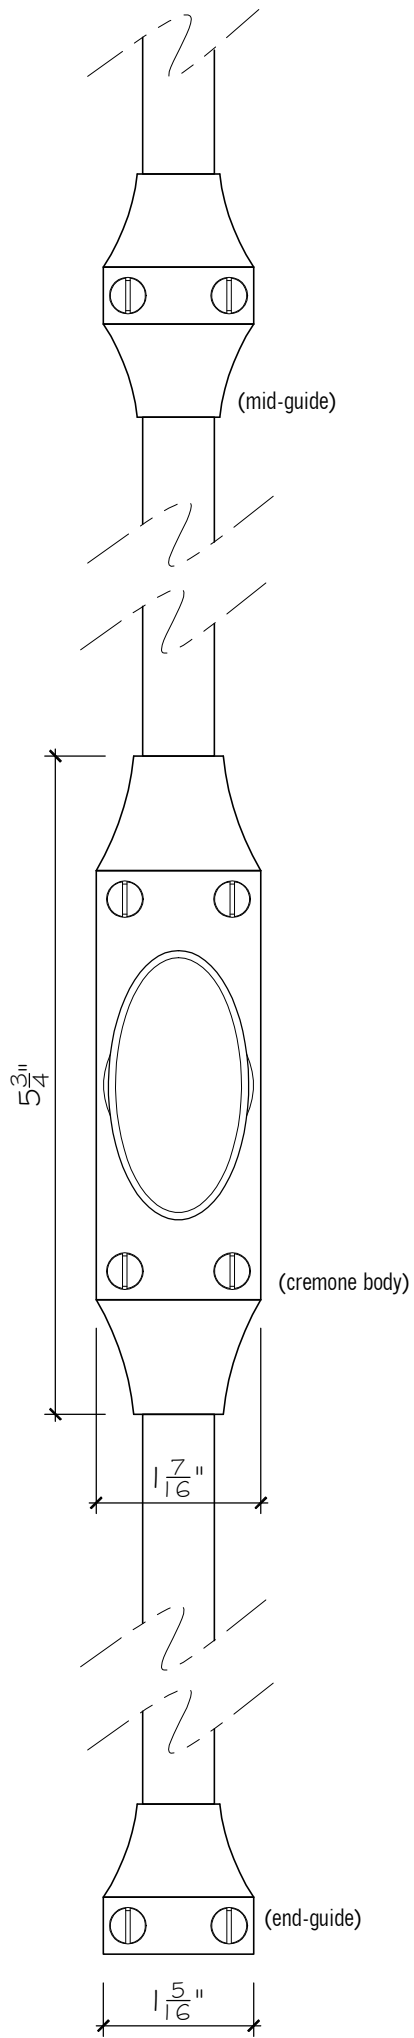

Menton Cremone Bolt
w/ Oval Mod Knob

see 'cremone strikes' drawing for strike plate options