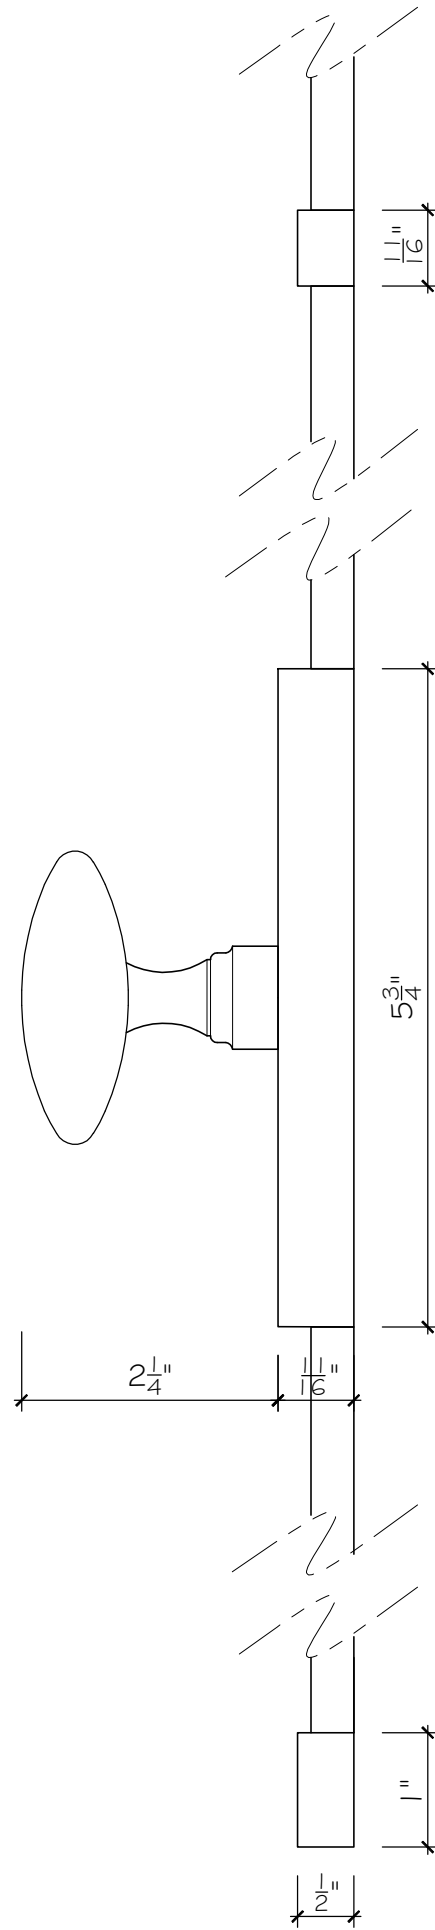

Mod Cremone Bolt
w/ Zeppelin knob

see 'cremone strikes' drawing for strike plate options