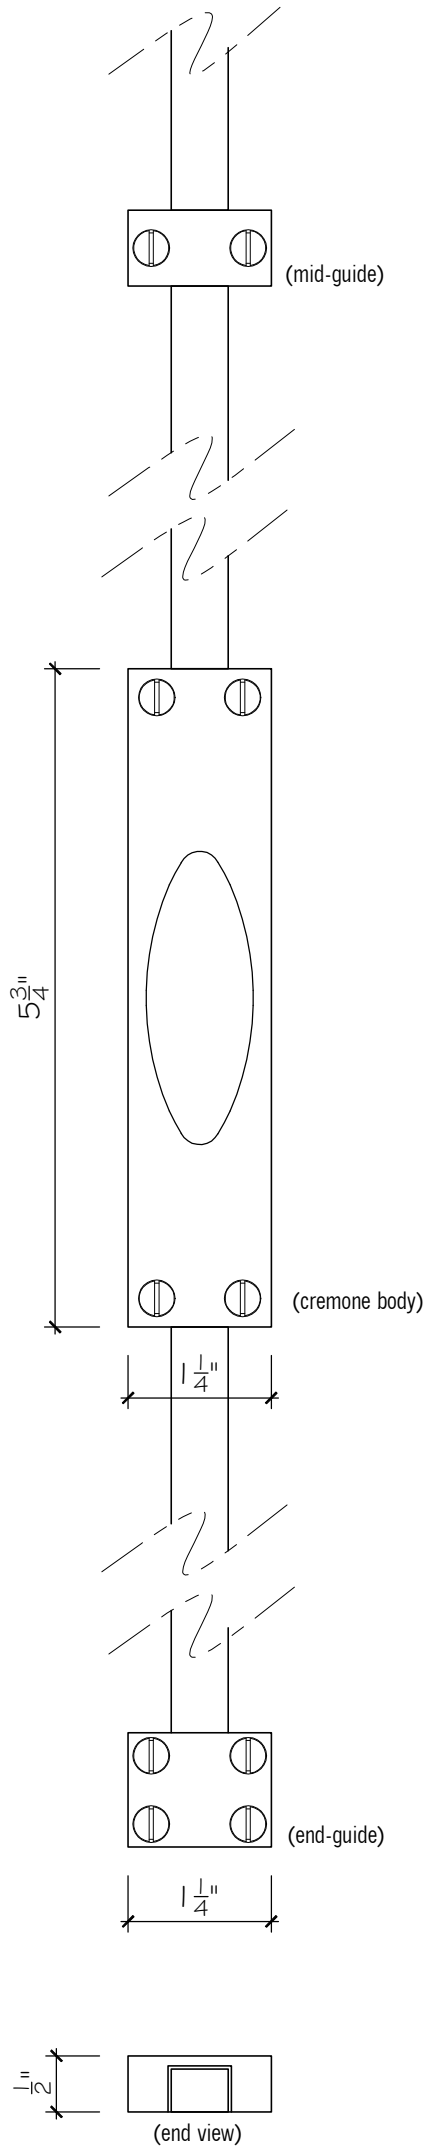

Mod Cremone Bolt
w/ Zeppelin knob

see 'cremone strikes' drawing for strike plate options