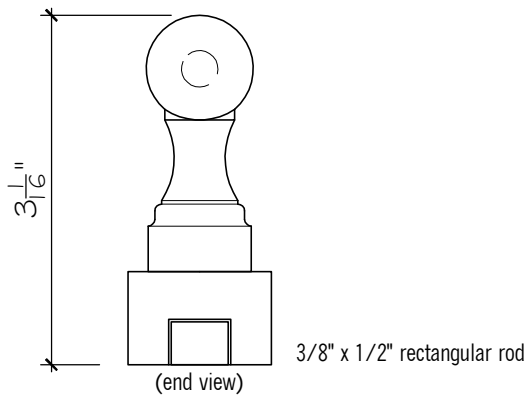

Mod Cremone Bolt
w/ Zeppelin knob

see 'cremone strikes' drawing for strike plate options